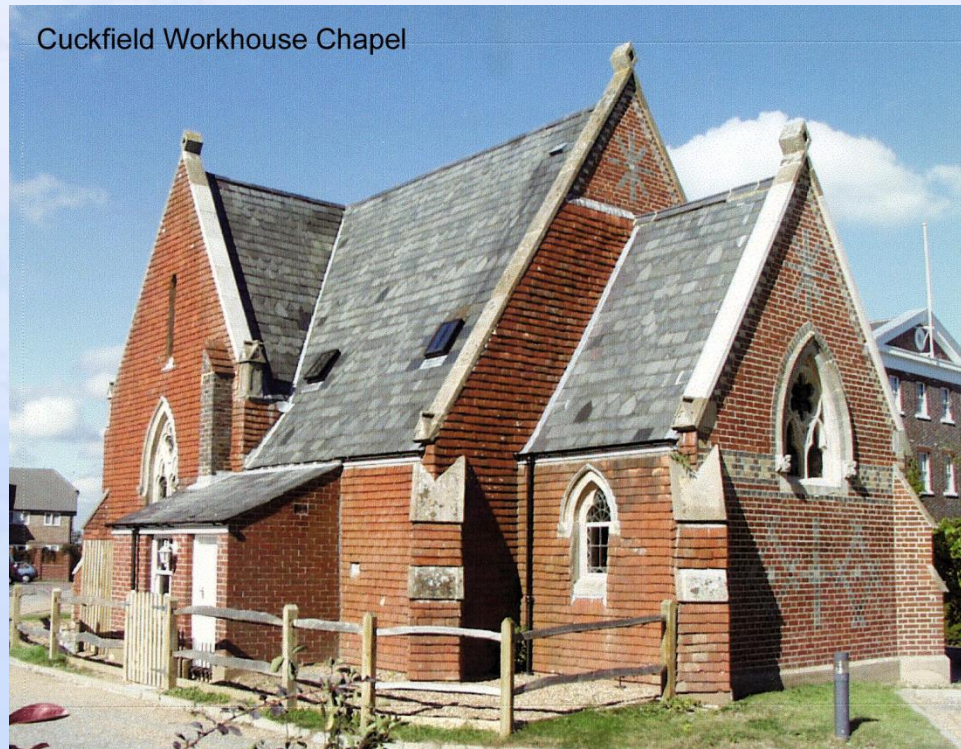

CUCKFIELD

Protestant Dissenters Chapel (registered for worship 1820)

All Saints Mission, Brock Street (registered for worship 1879)

Workhouse Chapel