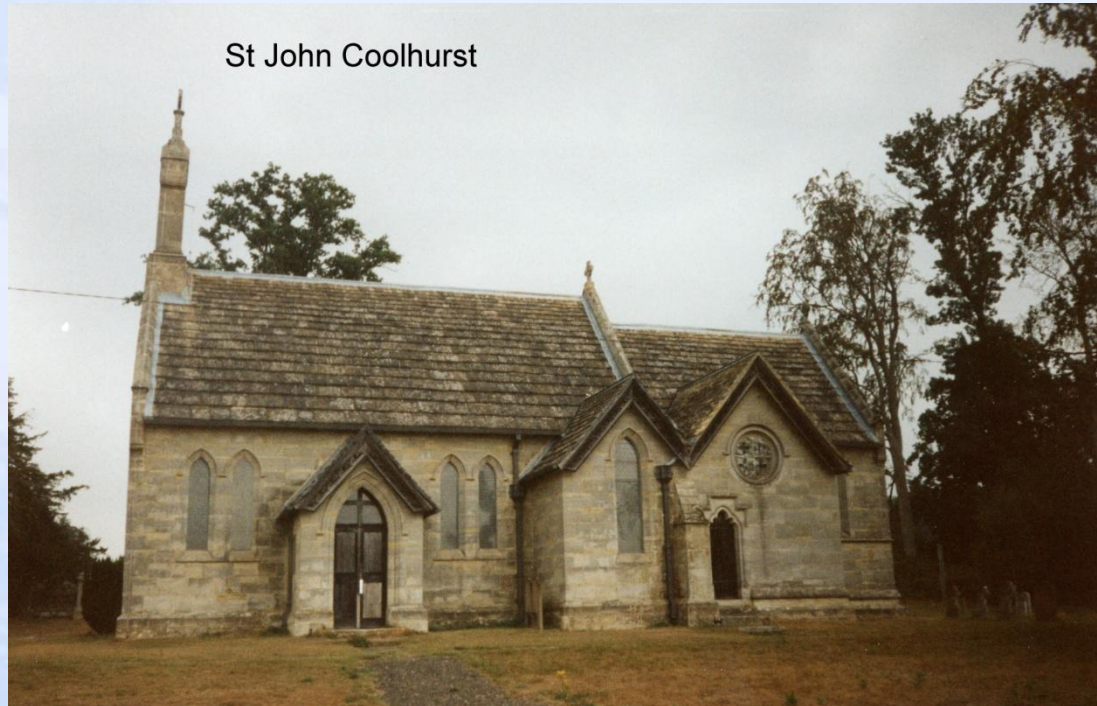

COOLHAM

Including the hamlets of Brooks Green & Whitehall,) (see also Dragons Green & Shipley)

War Memorial on cross roads

Society of Friends Blue Idol

Mission (registered for worship 1898)

COOLHURST

(see also Horsham and Lower Beeding)