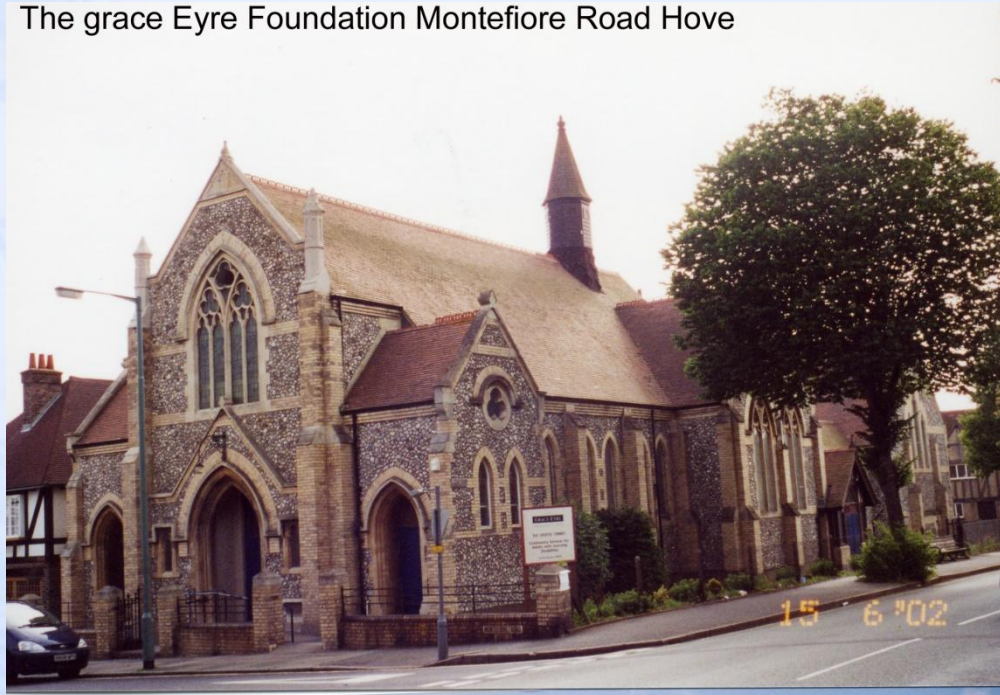

Congregational Mission Hall, Rutland Road (registered for worship 1900)

HOVE

Methodist Church
Portland Road Hove

Wesleyan Methodist, Portland Road (registered for worship 1896)

HOVE

Primitive Methodist, Goldstone Villas (registered for worship 1878 closed 1934)
became the Cliftonville Hall and finally offices

HOVE

The grace Eyre Foundation Montefiore Road Hove

United Methodist, Montefiore Road (registered for worship 1904 closed 1950)
now Grace Eyre Woodhead Memorial Guardianship Society

HOVE

Clarendon Church, Clarendon Villas (registered for worship 1885) now
Christ the King Evangelical Centre