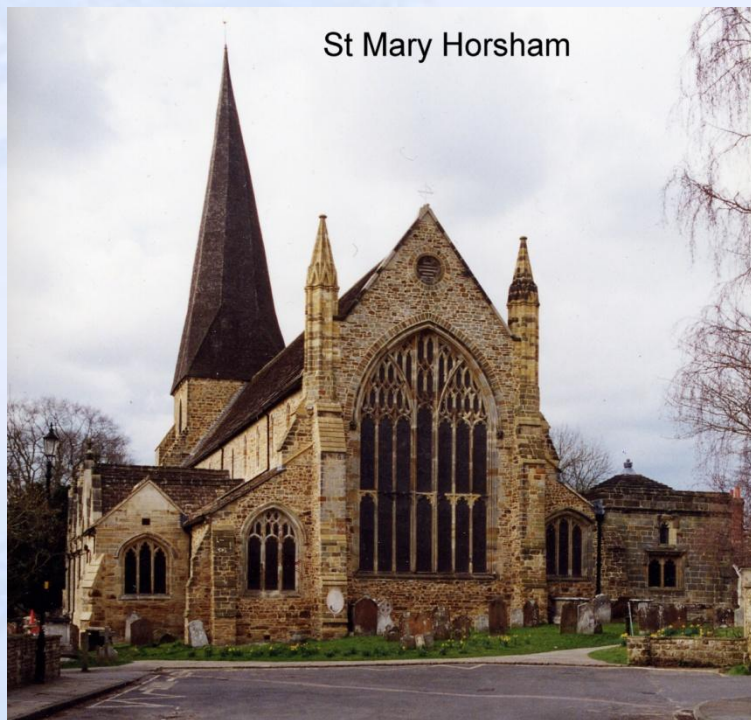

Hamlet found in Hellingly

Horsey

Hamlet found in Eastbourne

HORSHAM

(see also Roffey)

St Mary, Causeway

HORSHAM

St Mark, North Street (registered for worship 1840 demolished 1990 only tower