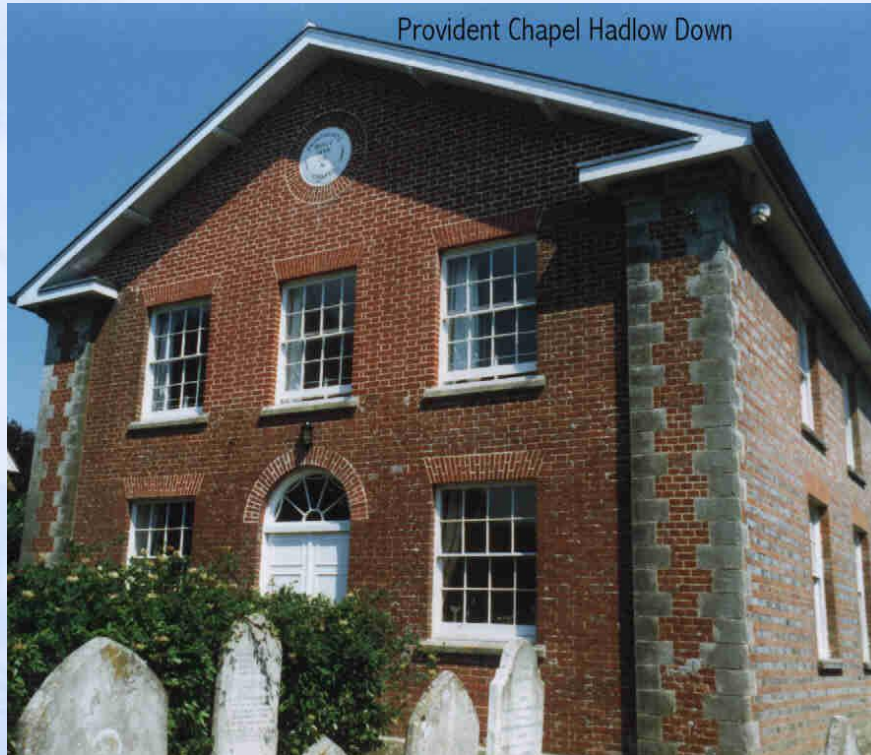

HADLOW DOWN

(see also Buxted & Five Ashes)

St Mark War Memorial

HADLOW DOWN

Providence Independent Baptist (registered for worship 1849)

Dissenters House (registered for worship 1819)

Calvinist Baptist (registered for worship 1823)