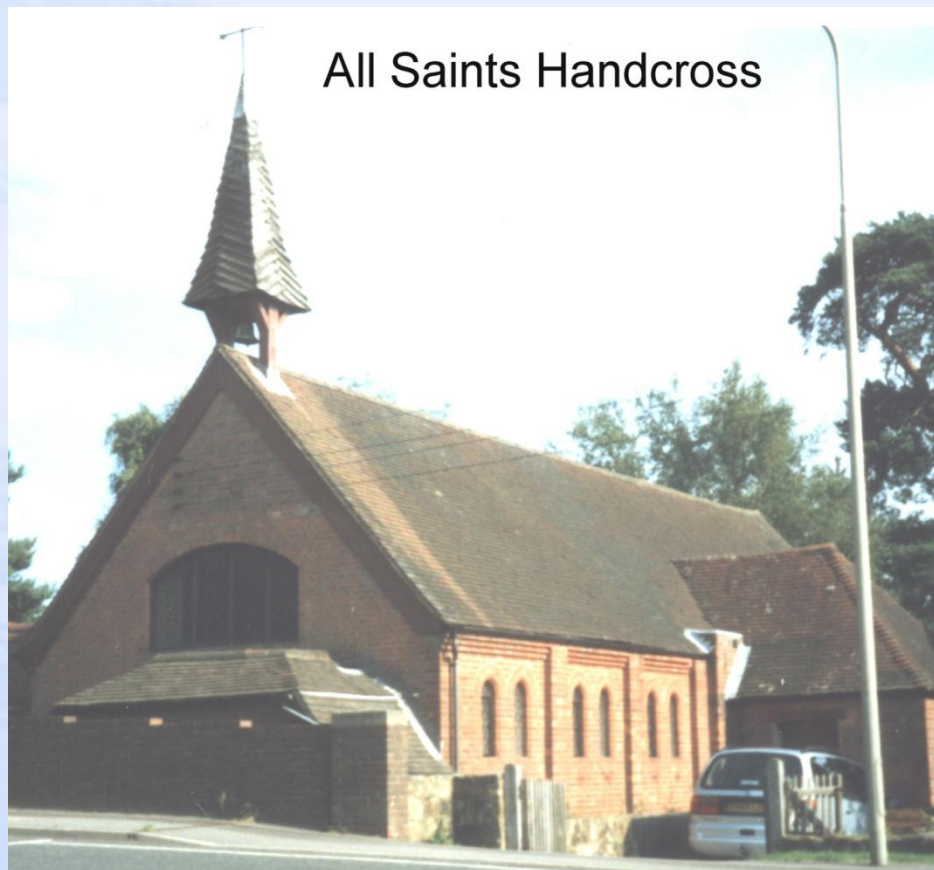

HANDCROSS

(see also Slaugham)

All Saints