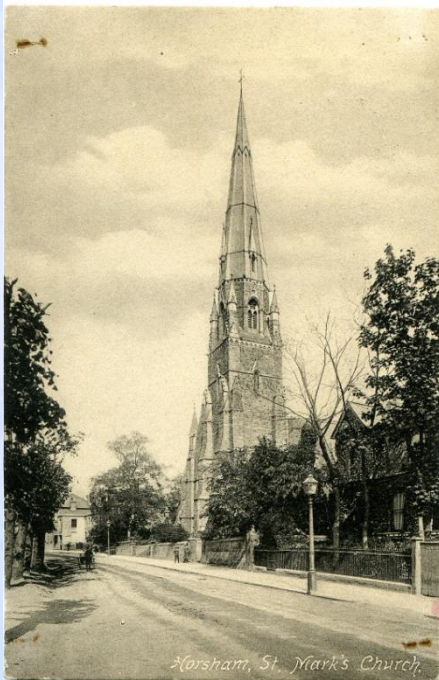

Hamlet found in Hellingly

Horsey

Hamlet found in Eastbourne

HORSHAM

(see also Roffey)

St Mary, Causeway

HORSHAM

St Mark, North Street (registered for worship 1840 demolished 1990 only tower