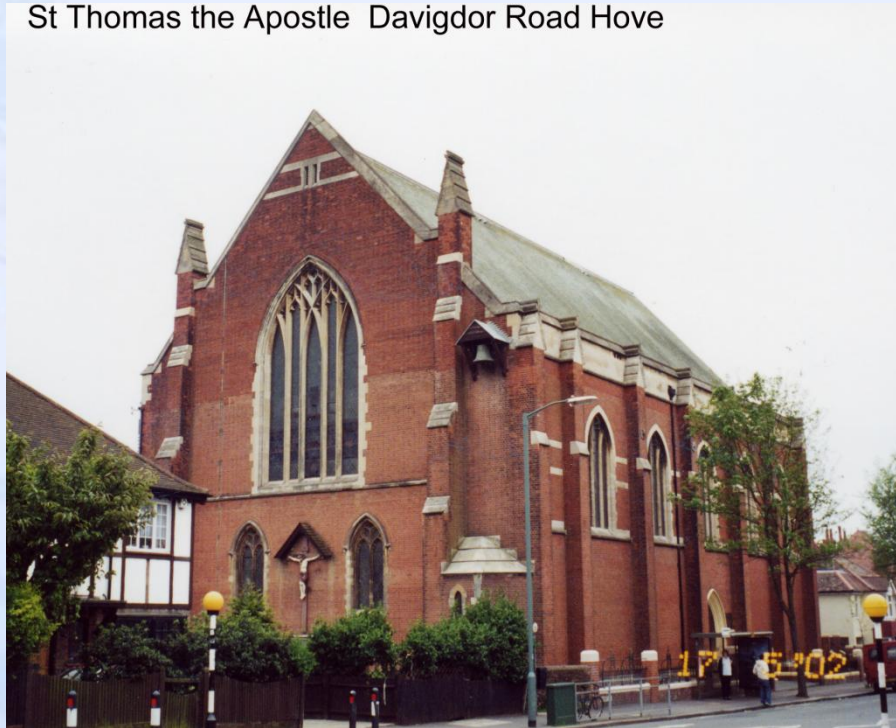

HOVE

St Philip Aldrington New Church Road Hove

St Philip, New Church Road (registered for worship 1894)

HOVE

St Thomas the Apostle Davigdor Road Hove

St Thomas the Apostle, D'avigdor Road (registered for worship 1900)
now St Mary & St Abraham Coptic Orthodox Church