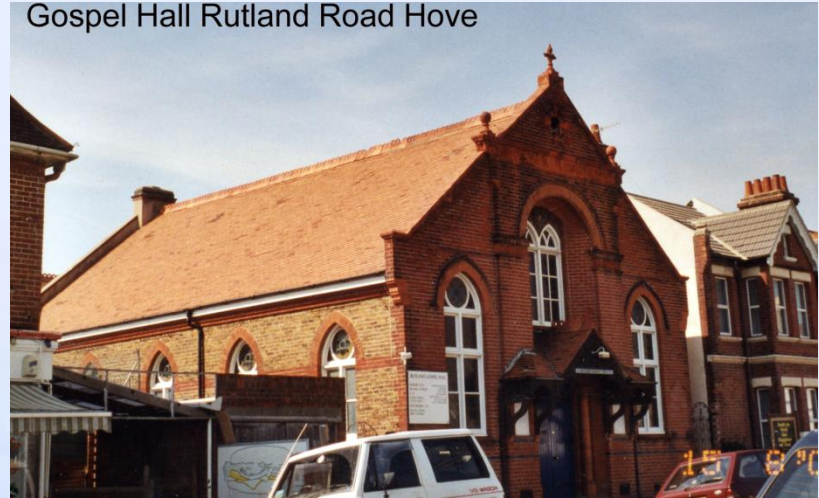

Gospel Hall Rutland Road Hove

Goldstone valley Gospel Hall Edward Ave

Gospel hall Rutland road