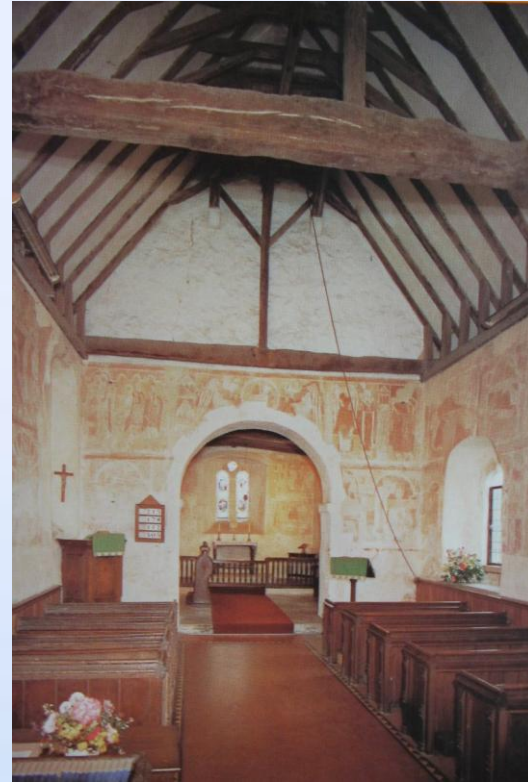

HARDHAM

(including Calder Altham)

St Botolph