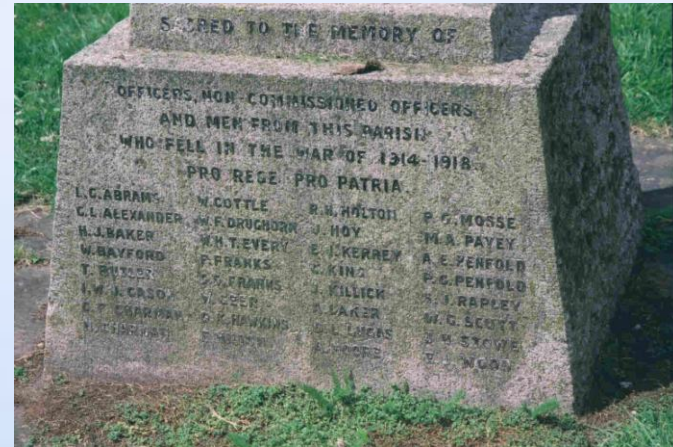

IFIELD

(see also West Crawley)

St Margaret