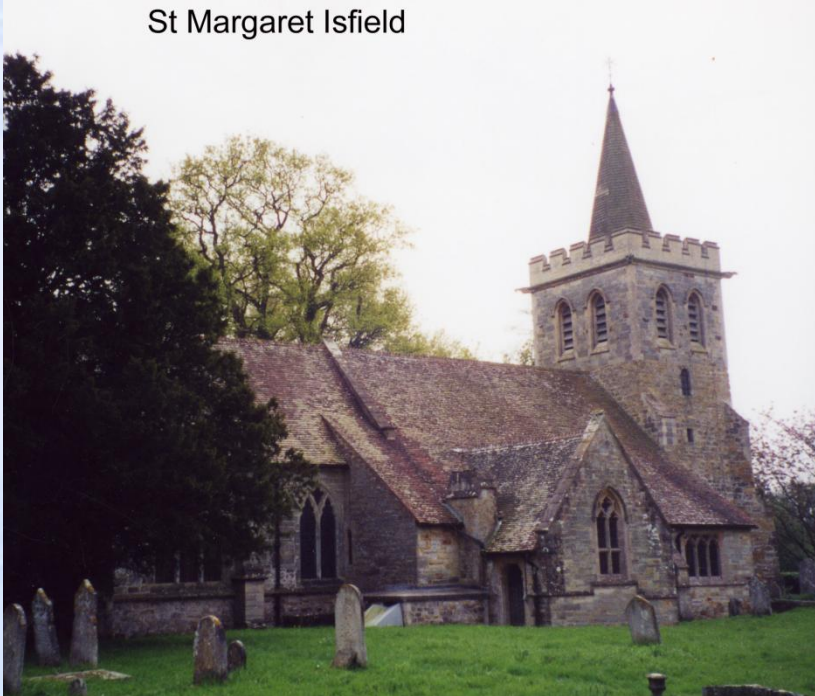

ISFIELD

St Margaret Isfield