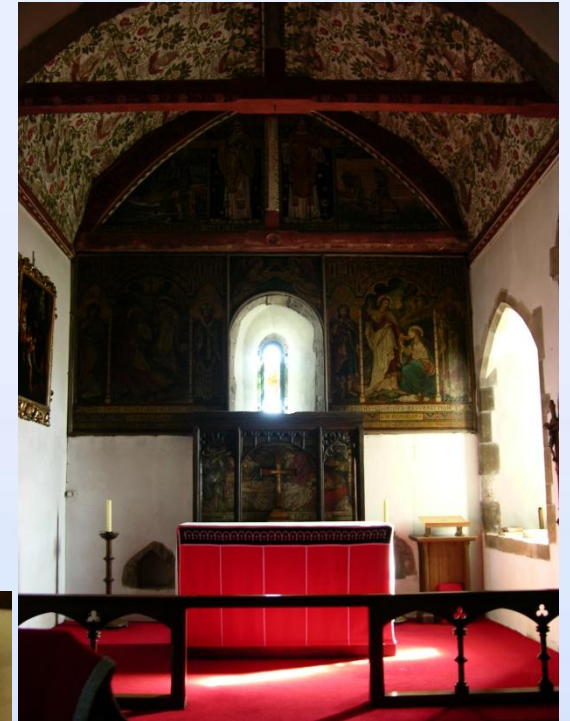

(Including the hamlets of Colworth, Portfield & Shopwyke)

St Andrew

Dissenters House (registered for worship 1824) House (registered for worship 1837)

OVINGDEAN

St Wulfran & War Memorial

OVINGDEAN

St Dunstan's Chapel inaugurated 1915 in the St Dunstan's home.