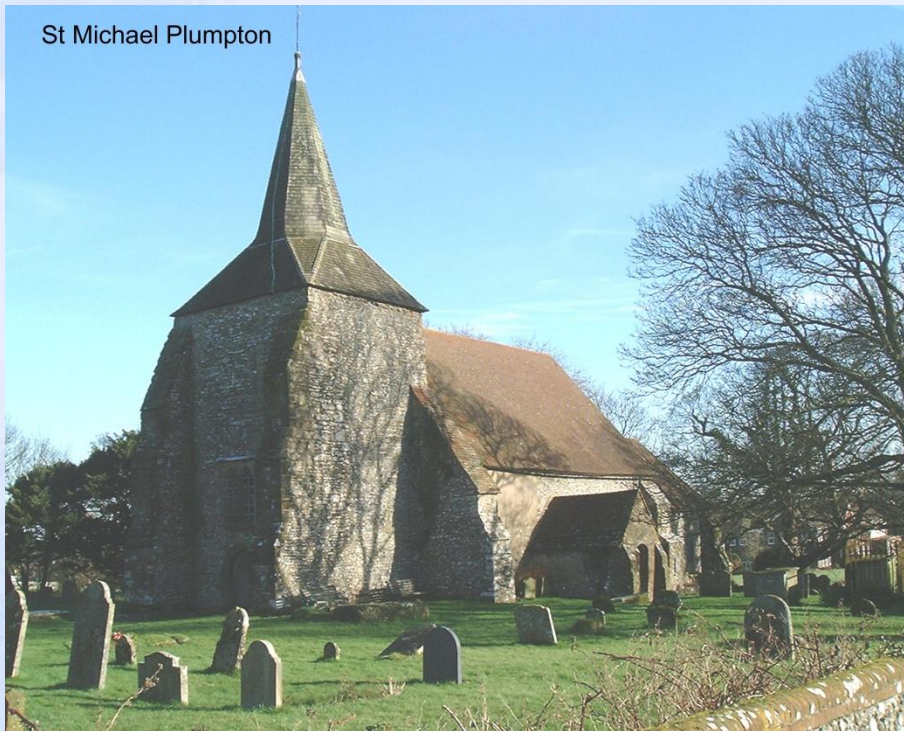

PLUMPTON

(see also Plumpton Green & Sedgebrook)

St Michael