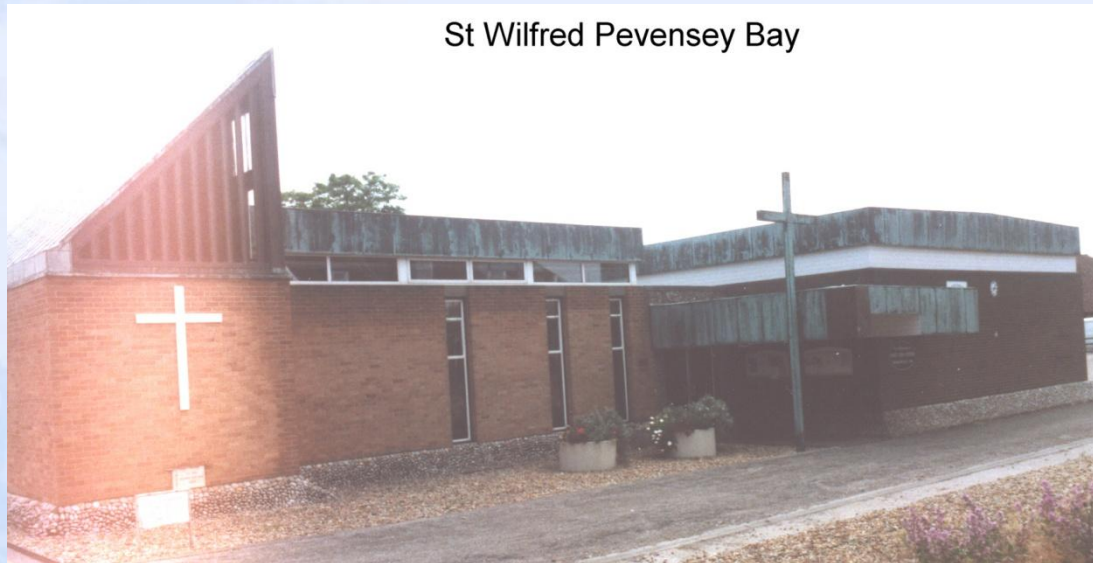

PEVENSEY

St Wilfred, Pevensey Bay