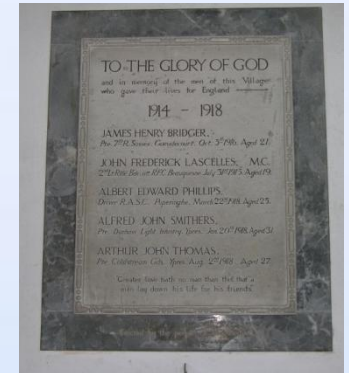

Hamlet found in Wadhurst

WOOLAVINGTON

St Peter

Bible Christians Chapel (registered for worship 1862)

WOOLBEDING

All Hallows & War Memorial

WORTH

(Including the hamlets of Blackwater, Furnace, Malthouse, Oldhouse Warren, Pound Hill & Tilgate Forest) (see also Three Bridges)