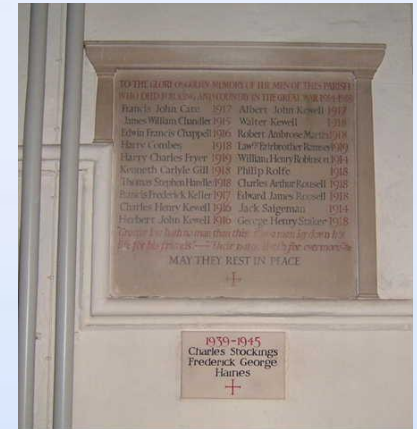

Wesleyan Methodist Chapel (1829)

Chapel (registered for worship 1836, 1841 and 1844)

Dissenters House (registered for worship 1823)
a Schoolroom (registered for worship 1830)

WESTBOURNE

(Including the hamlets of Adsdean, Aldsworth, Lumley, Priors Leaze, Sindalls & Woodmancote)