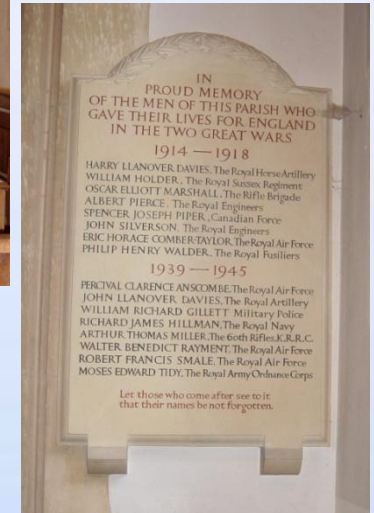

St Peter & War Memorial

Protestants, Blackstone House (registered for worship 1829)
Protestant Dissenters, Blackstone House (registered for worship 1839)

Woodmancote

Hamlet found in Westbourne

Woods Green