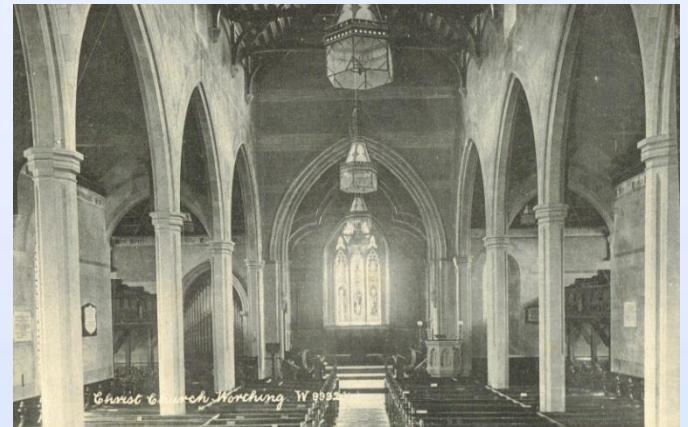

WORTHING

(see also Broadwater, Durrington, Goring & West Tarring)

Christ Church Grafton Road (registered for worship 1843)