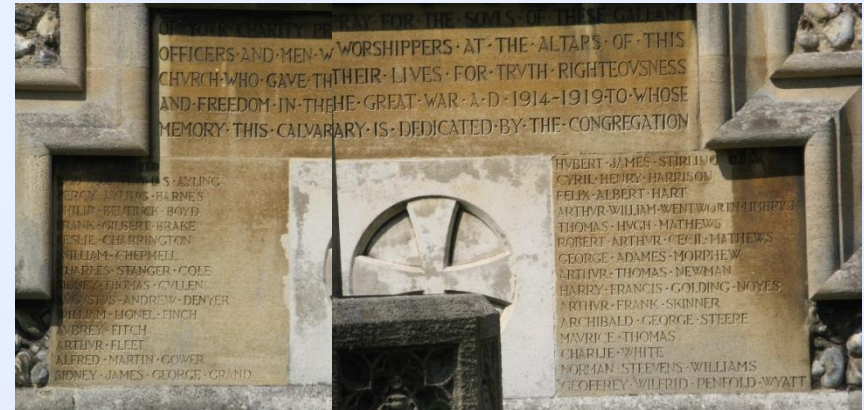

WORTHING

St Andrew, Clifton Road (registered for worship 1885) & War Memorial

WORTHING

St Matthews, Tarring Road Shakespear Rd (registered for worship 1899)

WORTHING

St Paul, Chapel Road (registered for worship 1813) now St Paul's community centre