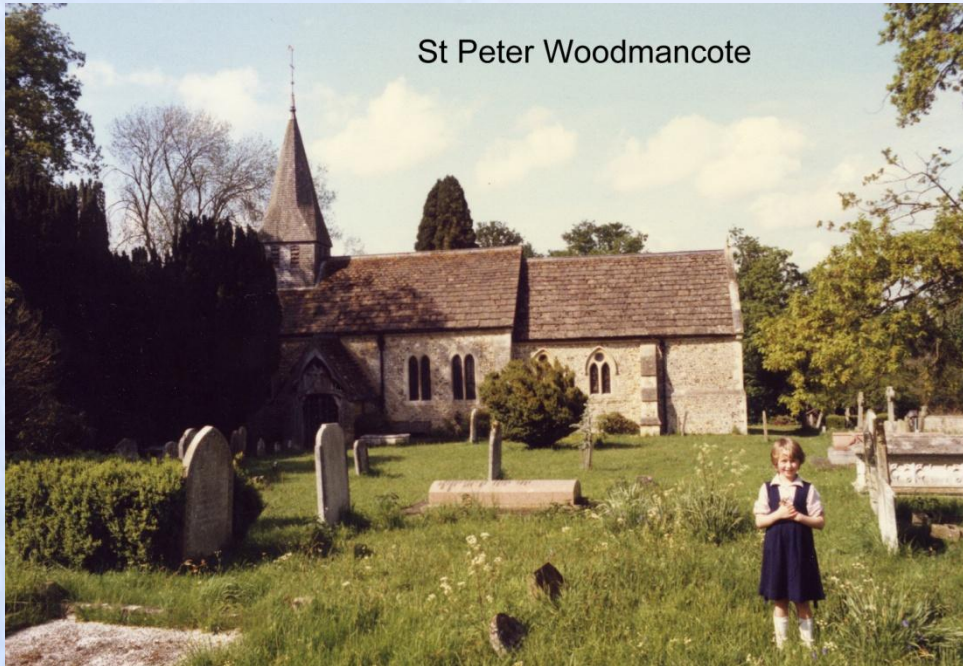

WOODMANCOTE

(Including the hamlets of Blackstone)

St Peter Woodmancote