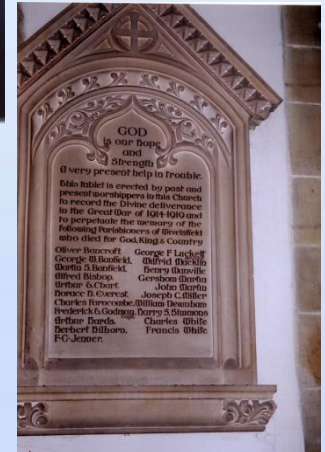

WIVELSFIELD

(includes Wivelsfield Village & Wivelsfield Green)

SS. Peter & John the Baptist & War Memorial