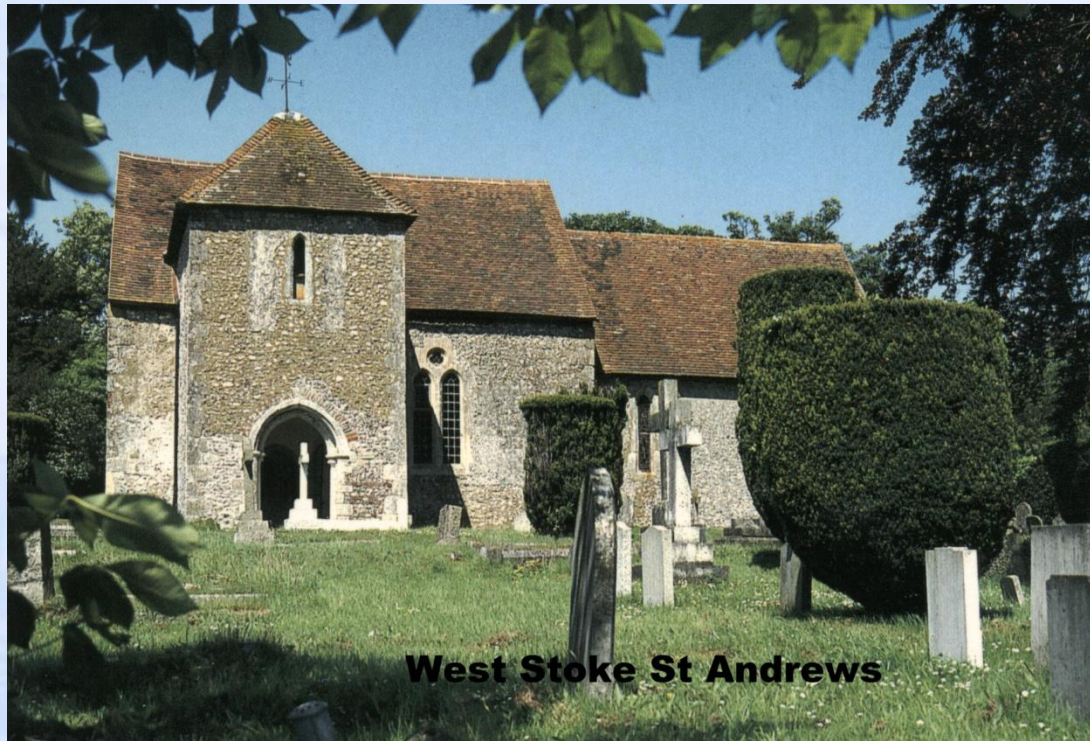

West Lavant -b

Hamlet found in Mid Lavant

WEST LAVINGTON

St Mary Magdalene (registered for worship 1850)

West Marden

Hamlet found in Marden

WEST STOKE

(Including the hamlets of Boldhill & Kingley Bottom)