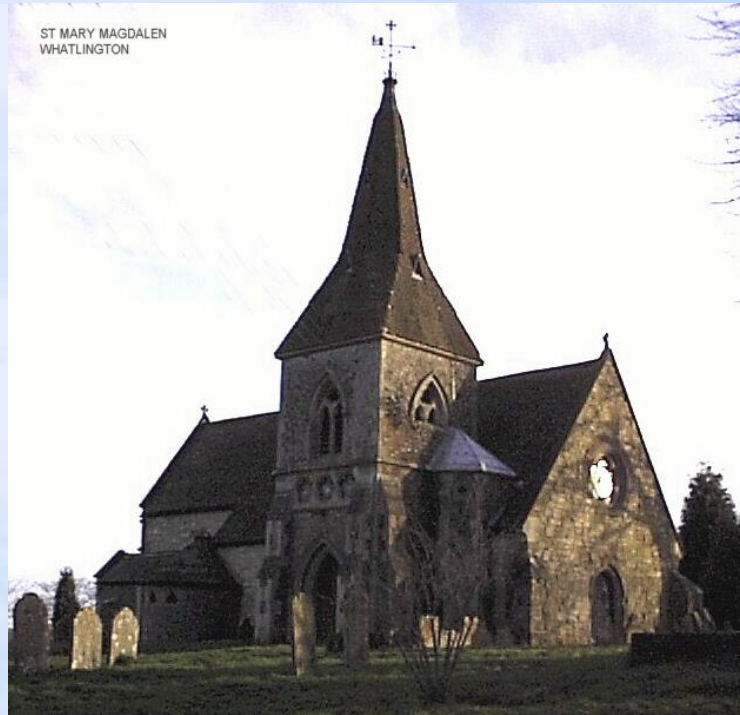

WHATLINGTON

(see also Battle)

St Mary Magdalene & War Memorial

Methodist (registered for worship 1872 closed 1936)

Protestant Dissenters House (registered for worship 1813)

House (registered for worship 1819)